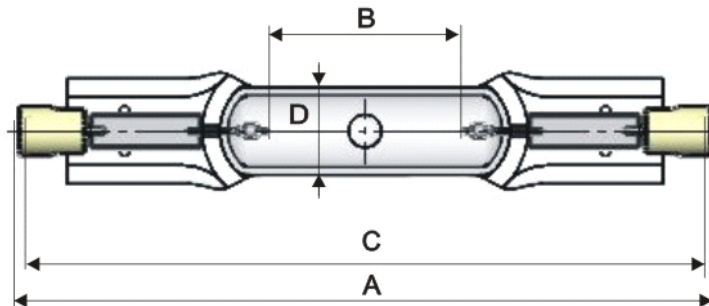

CLEO HPA 400/30 SD

919165645

Printing Date: 29.08.2017

9280 796 06005

Technical Data:

Overall Length (A):	102 mm +/- 2 mm
Arc Length (B):	29 mm
Bulb Diameter (D):	13,5 mm
Contact Distance (C):	100,5 mm +/- 1,5 mm
Ignition Voltage Peak:	min. 3500 V
Open Circuit Voltage:	220 V
Lamp Voltage:	140 V
Lamp Power:	400 W

Quartz Type: FDA

Maximum seal temperature (T): 350° C
Bulb temperature operating range: 750° - 950° C
Average Lifetime *: 800 h

*) depends on cooling, duty cycles and lamp operating conditions

Subject to be changed without prior notice!