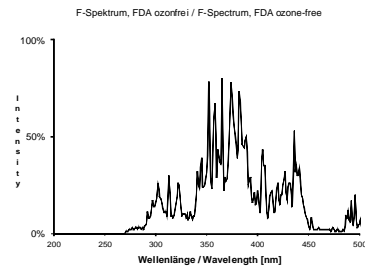

CLEO HPA 400/30 SD

919165645

Printing Date: 29.08.2017

9280 796 06005

Technical Data:

Overall Length (A):	102 mm +/- 2 mm
Arc Length (B):	29 mm
Bulb Diameter (D):	13,5 mm
Contact Distance (C):	100,5 mm +/- 1,5 mm
Ignition Voltage Peak:	min. 3500 V
Open Circuit Voltage:	220 V
Lamp Voltage:	140 V
Lamp Power:	400 W

Quartz Type: FDA

Maximum seal temperature (T): 350° C
Bulb temperature operating range: 750° - 950° C
Average Lifetime *: 800 h

*) depends on cooling, duty cycles and lamp operating conditions

Subject to be changed without prior notice!