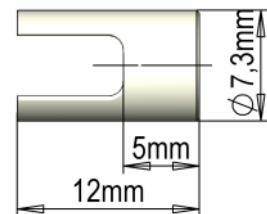

Subject to be changed without prior notice!

JW Sales GmbH

Kölnener Straße 8 70376 Stuttgart Phone: +49 (0) 711 / 54004-0 Fax: +49 (0) 711 / 54004-55 E-Mail: info@isoldelicht.de Internet: www.isoldelicht.de